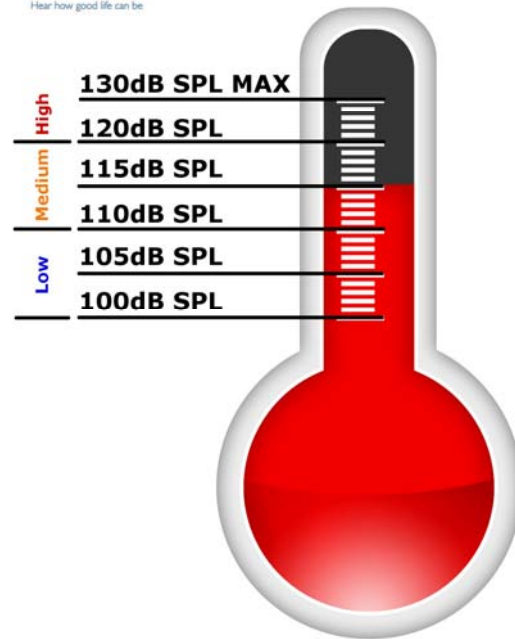

## DB SPL CHART

Here are some typical sounds, and their levels.

Sounds	dB SPL
Rocket Launching	180
Jet Engine	140
Thunderclap, Air Raid Siren 1 Meter	130
Jet takeoff (200 ft)	120
Rock Concert, Discotheque	110
Firecrackers, Subway Train	100
Heavy Truck (15 Meter), City Traffic	90
Alarm Clock (1 Meter), Hair Dryer	80
Noisy Restaurant, Business Office	70
Air Conditioning Unit, Conversational Speech	60
Light Traffic (50 Meter), Average Home	50
Living Room, Quiet Office	40
Library, Soft Whisper (5 Meter)	30
Broadcasting Studio, Rustling Leaves	20
Hearing Threshold	0